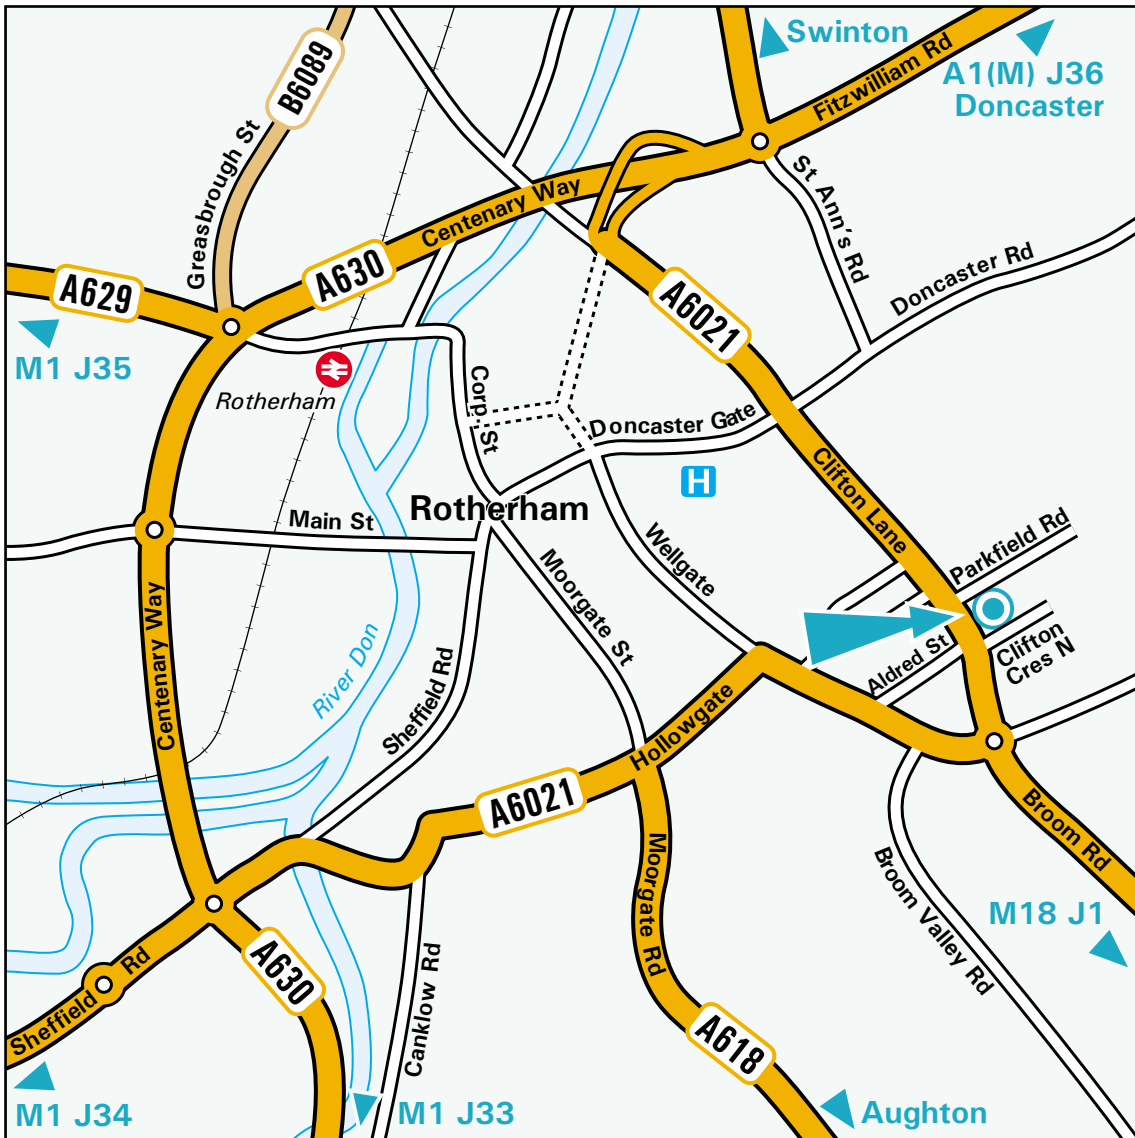

# Birkdale

medical group

**Clifton Lane  
Rotherham  
South Yorks  
S65 2AJ**

Tel: 01709 828 928  
Fax: 01709 828 372

**From M1**

Leave the M1 at Junction 33 and join the A630, signed Rotherham. Stay on the A630 into Rotherham and at the third roundabout turn right onto the A6021. At the next roundabout turn left (still the A6021) into Clifton Lane. Our premises will be found on the right.

**From Sheffield**

Leave Sheffield on the A6178, signed M1 and Rotherham. Continue on this road into Rotherham and join the A6021. At the next roundabout turn left (still the A6021) into Clifton Lane. Our premises will be found on the right.

**By Rail**

Rotherham is the nearest station. For further information on train times and fares phone the National Rail Enquiry Line on 08457 484950.